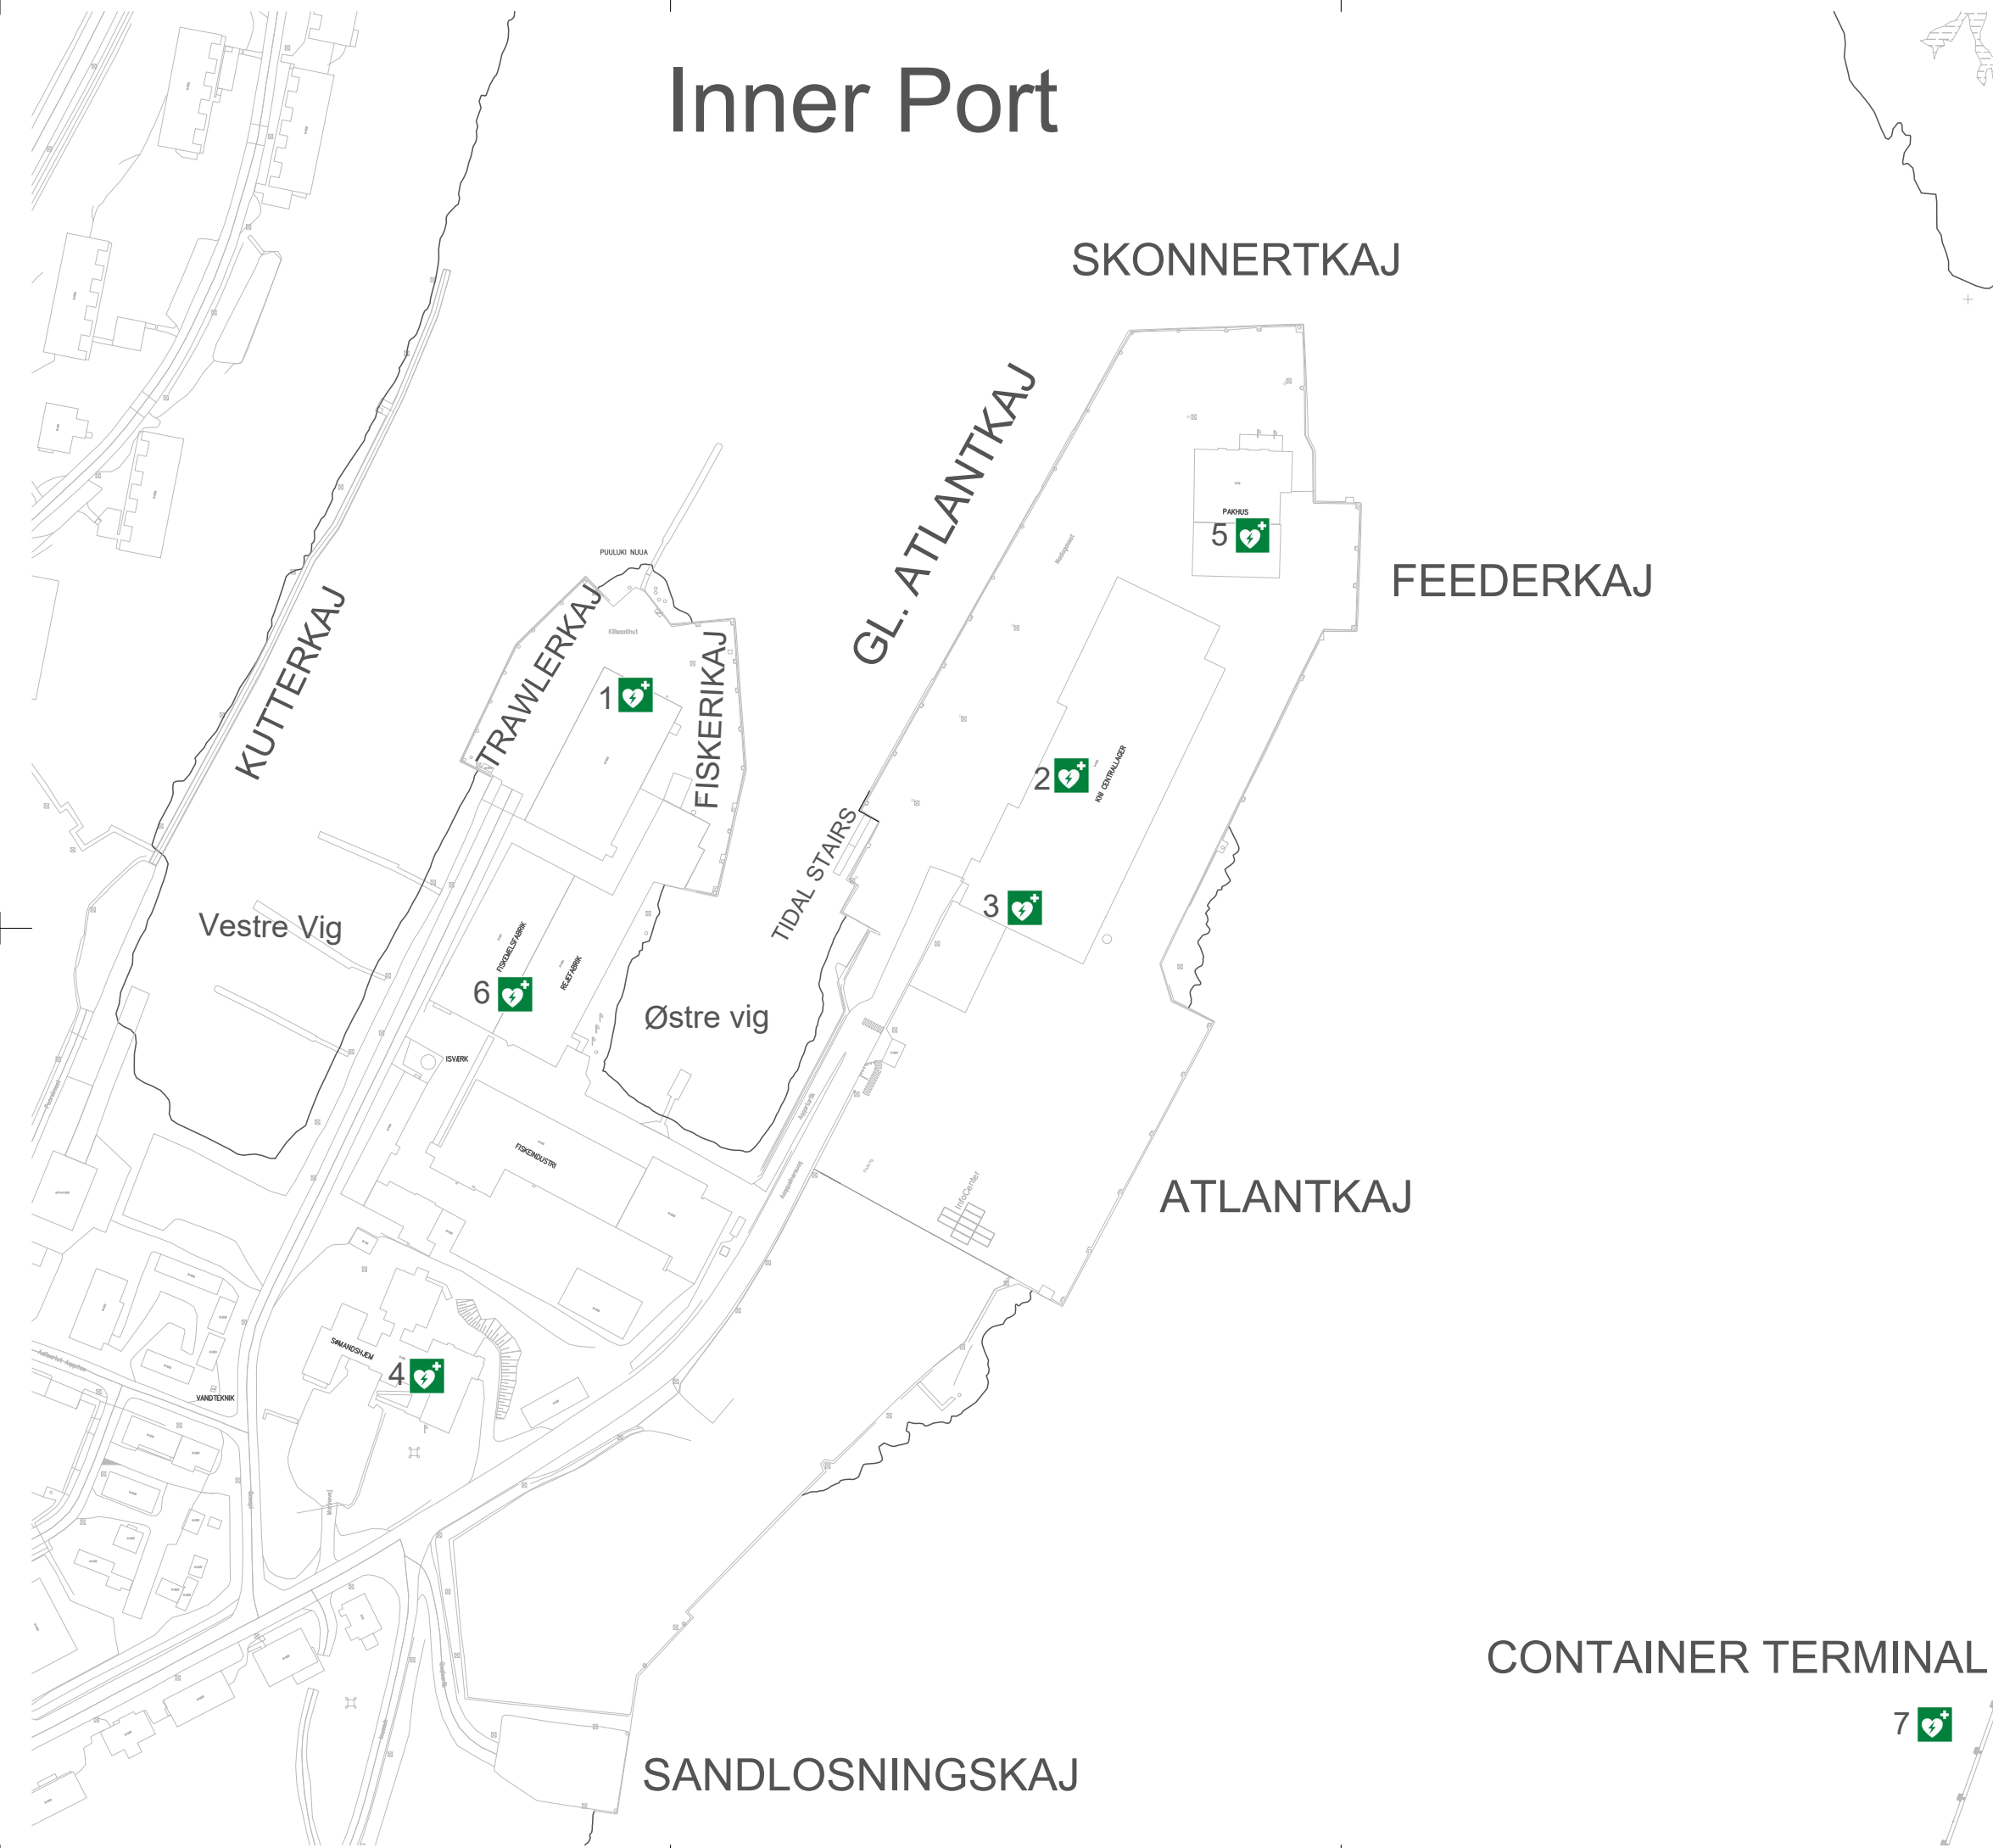

# Inner Port

## AED / Hjertestarter locations - Nuuk Port

1. Royal Greenland HQ
  - 2 located at the office
  - 1 located at the entrance hall
2. Royal Arctic Line Spedition
  - Located at the office
3. AUL/Sikuki HQ
  - Located on 2nd floor at the copy/printer area
4. Sømandshjemmet / Hotel Seamen's Home
  - Located in the reception
5. Royal Arctic Line, Building 307
  - Located on 1st floor at the elevator
6. Igaffik / Nuuk Transport
  - Located on 1st floor at Igaffik
7. Containerterminal
  - Located at reception / customer area

## CONTAINER TERMINAL

7

Rev.	Date	Drawer	Control	Approval	 <b>SIKUKI</b> <small>NUUK HARBOR AS</small>
	2021-06-02	SH	-	-	
Projectnr.	Scale: -				
Port Map					
AED / Hjertestarter locations					
Port of Nuuk					
Drawing no.	Rev.				- -